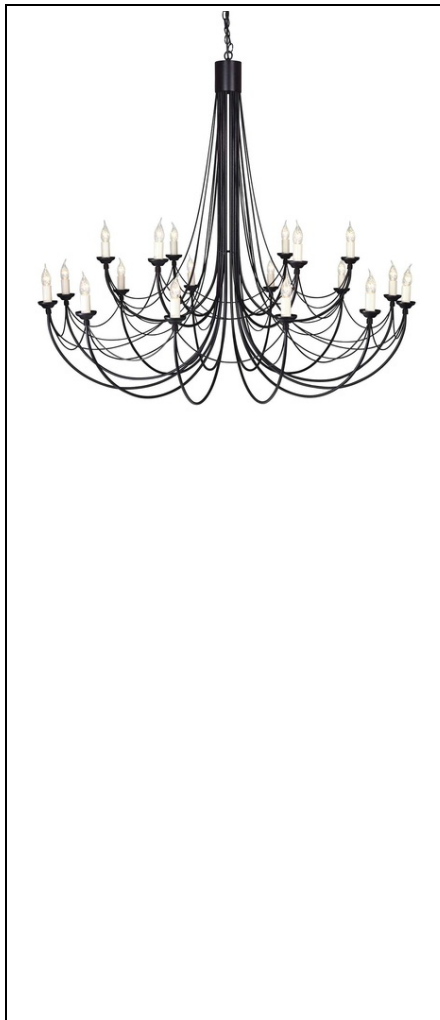

**ELSTEAD-LIGHTING CORP DE ILUMINAT SUSPENDAT, LUSTRA
CARISBROOKE 18 LIGHT CHANDELIER**

A range of candelabra style Gothic fittings with distinctive hand-bound wire drapes and ivory coloured candle tubes. Weight 18 kg

Fitting Height: 1290mm

Country of Origin: United Kingdom

Diameter: 1430mm

Minimum Drop: 1370mm

Maximum Drop: 4250mm

Finish: Black

Class: Class I

Number of lamps: Eighteen