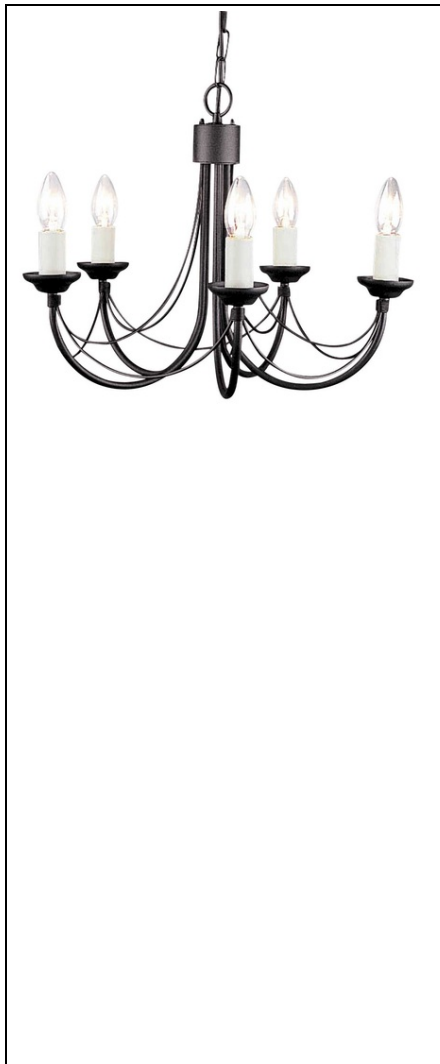

**ELSTEAD-LIGHTING CORP DE ILUMINAT SUSPENDAT, LUSTRA
CARISBROOKE 5 LIGHT CHANDELIER**

A range of candelabra style Gothic fittings with distinctive hand-bound wire drapes and ivory coloured candle tubes. The complete range can take optional glass if required. In addition, the CB3, CB5 and CB6 incorporate the flush convert system, allowing easy adaptation from chain to semi-flush. Weight 3.76 kg

Dimensions 50 × 49 × 50 cm

Fitting Height: 405mm

Country of Origin: United Kingdom

Diameter: 470mm

Minimum Drop: 470mm

Maximum Drop: 1105mm

Finish: Black

Class: Class I