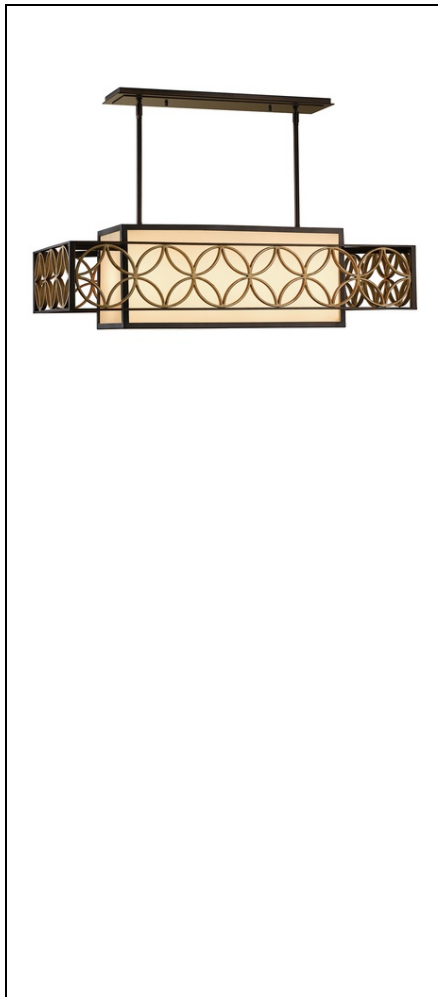

**ELSTEAD-LIGHTING CORP DE ILUMINAT SUSPENDAT, LUSTRA
REMY 4 LIGHT PENDANT LIGHT**

The Remy collection is a striking family with clear influence from the French Arts and Crafts scene, in particular featuring a decorative metal circle finished in Parisienne Gold. These heavy hand made iron fittings include a Bronze Organza shade to soften the lighting with the main fitting body painted in a Heritage Bronze finish. Weight 23.2 kg
Dimensions 62 x 41 x 111 cm

Fitting Height: 305mm
Diameter: 1029mm
Minimum Drop: 534mm
Maximum Drop: 1754mm
Finish: Heritage Bronze/Parissiene Gold

Class: Class I
Number of lamps: Four
Maximum Wattage: 100
Socket: E27

Lamp Included: No
Integrated LED: No
Voltage: 220-240v 50hz
Energy Rating: A - E