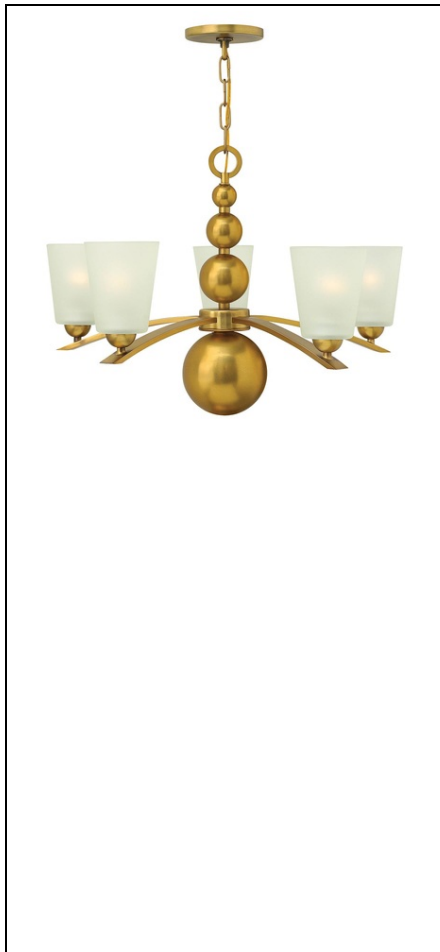

**ELSTEAD-LIGHTING CORP DE ILUMINAT SUSPENDAT, LUSTRA
ZELDA 5 LIGHT CHANDELIER Å€“ VINTAGE BRASS**

ZeldaÅ’s striking mid-century silhouette features metal spheres finished in Vintage Brass, which increase in size as they descend from the top loop, creating an elegant seamless centre column. The sleek rectangular bowed arms support tapered etched glass shades perched on a hemisphere cup adding vintage appeal. Weight 9.1 kg
Dimensions 21 x 67 x 69 cm

Fitting Height: 476mm

Diameter: 686mm

Minimum Drop: 556mm

Maximum Drop: 2056mm

Finish: Vintage Brass

Class: Class I

Number of lamps: Five

Maximum Wattage: 60