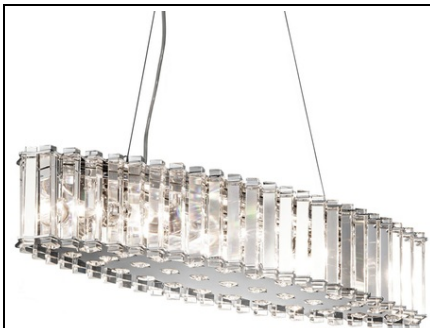

**ELSTEAD-LIGHTING CORP DE ILUMINAT SUSPENDAT, LUSTRA  
CRYSTAL SKYE 8 LIGHT ISLAND CHANDELIER**

The Crystal Skye collection features triangular crystal prisms that rest inside Chrome details and stand ready to reflect light in a hundred different ways. Rounded crystals on the bottom reflect the inner light. IP44 rated and fully LED, this stunning range is safe for use in bathroom environments, as well as any other rooms in the home. Weight 8.16 kg

Dimensions 72.5 x 31.5 x 27 cm

Fitting Height: 127mm

Width: 654mm

Projection/Depth: 191mm

Minimum Drop: 300mm

Maximum Drop: 2007mm

Finish: Chrome

Class: Class I

Integrated LED: No

Brand: Kichler

Family: Crystal Skye

Interior/Exterior: Interior

Product Style: Bathroom , Contemporary

Product Type: Chandelier

Ceiling Pan Width/Dia: 197mm x 133mm Made in England: No

Barcode: 5024005232513