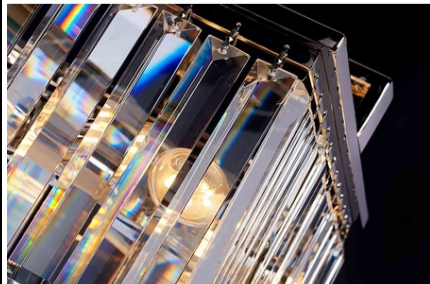

**ELSTEAD-LIGHTING CORP DE ILUMINAT SUSPENDAT, LUSTRA
ARIES 4 LIGHT SMALL CHANDELIER**

Aries has a bold square arm architecture, finished in Polished Nickel and is complemented with high quality cut glass crystals. A softer opal glass bottom panel contrasts with loosely hanging alternating side crystals that offer a playful lighting effect. Weight 7.7 kg
Dimensions 26 x 38 x 38 cm
Fitting Height: 276mm
Width: 320mm
Projection/Depth: 320mm
Minimum Drop: 304mm
Maximum Drop: 1306mm
Finish: Polished Nickel Plated With K5 Glass Crystals
Family: Aries
interiorexterior: Interior
Number of lamps: 4
Maximum Wattage: 40
Socket: E14
Voltage: 220-240v Product Type: Chandelier
Rods Supplied: Rods - 2 x 305mm & 2 x 152mm
Pret: 3 253,45 lei (TVA inclus)