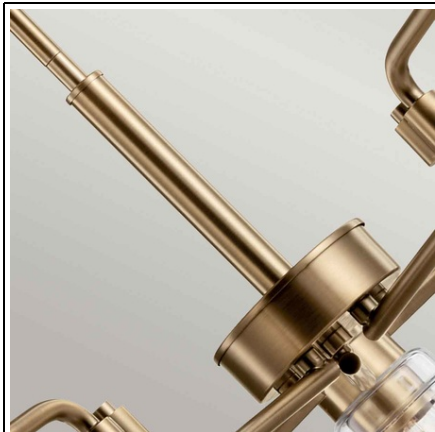

**ELSTEAD-LIGHTING CORP DE ILUMINAT SUSPENDAT, LUSTRA  
AIVIAN 5 LIGHT CHANDELIER**

The Aivian 5 lt chandelier has an industrial-style build in a Weathered Brass finish. It's both refined and edgy, and is complimented with tapered edge glass shades. Convertible

to semi-flush. Family: Aivian

Product Type: Chandelier

Box Dimensions: 75 x 34.6 x 33cm

Final Weight kg: 5.85kg

Collection: Elstead Lighting

Brand: Kichler

Interior/Exterior: Interior

Fitting Height: 355mm

Diameter: 762mm

Width: 762mm

Minimum Drop: 445mm

Maximum Drop: 1512mm

Finish: Weathered Brass

Build Materials: Steel, Glass

Number of lamps: 5

Maximum Wattage: 60W