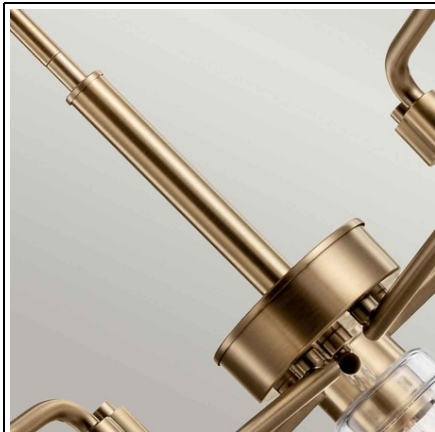

**ELSTEAD-LIGHTING CORP DE ILUMINAT SUSPENDAT, LUSTRA
AIVIAN 5 LIGHT CHANDELIER**

The Aivian 5 lt chandelier has an industrial-style build in a Weathered Brass finish. It's both refined and edgy, and is complimented with tapered edge glass shades. Convertible to semi-flush. Family: Aivian
Product Type: Chandelier
Box Dimensions: 75 x 34.6 x 33cm
Final Weight kg: 5.85kg
Collection: Elstead Lighting
Brand: Kichler
Interior/Exterior: Interior
Fitting Height: 355mm
Diameter: 762mm
Width: 762mm
Minimum Drop: 445mm
Maximum Drop: 1512mm
Finish: Weathered Brass
Build Materials: Steel, Glass
Number of lamps: 5
Maximum Wattage: 60W
Socket: E27
Lamps Included: No
Class: 1 Guarantee: general 2 year guarantee
Pret: 2 686,34 lei (TVA inclus)

Detalii online: <https://www.materialelectrice.ro/corp-de-iluminat-suspendat-lustra-aivian-5-light-chandelier-299087>