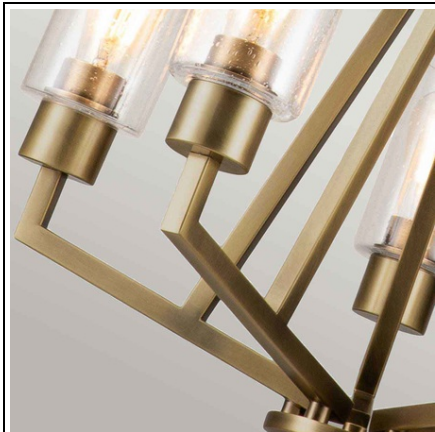

**ELSTEAD-LIGHTING CORP DE ILUMINAT SUSPENDAT, LUSTRA  
DERYN 5 LIGHT CHANDELIER**

The Deryn 5-light chandelier, delivers a minimalist style with crisp, clean lines and an inverted diamond shape structure. Accented with clear seeded glass and a Natural Brass finish - making it the perfect addition to modern or transitional settings. Family: Deryn

Product Type: Chandelier  
Box Dimensions: 63.5 x 26 x 56cm  
Final Weight kg: 7.4kg  
Collection: Elstead Lighting  
Brand: Kichler  
Interior/Exterior: Interior  
Fitting Height: 537mm  
Diameter: 611mm  
Width: 611mm  
Projection/Depth: 611mm  
Minimum Drop: 483mm  
Maximum Drop: 2534mm  
Finish: Natural Brass  
Build Materials: Steel, Clear Seeded Glass  
Number of lamps: 5  
Maximum Wattage: 60W  
Socket: E27  
Lamps Included: No  
Class: 1 Guarantee: general 2 year guarantee  
Pret: 2 538,07 lei (TVA inclus)

Detalii online: <https://www.materialelectrice.ro/corp-de-iluminat-suspendat-lustra-deryn-5-light-chandelier-299082>