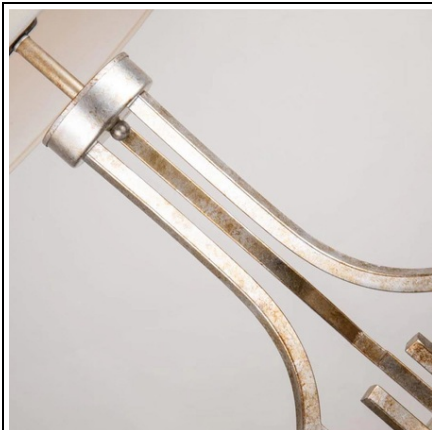

### **ELSTEAD-LIGHTING VEIOZA LEMURIA 1 LIGHT TABLE LAMP**

The Lemuria family designed by Karyl Pierce Paxton uses the classic Grecian key motif in a rich Distressed Gold finish. Ivory White linen shades and opal diffusers are used to create a soft warm light. The duo-mount pendants come with adjustable height rods but can also be used as semi-flush ceiling fittings. This family is ideal for retrofit LED bulbs. Fitting Height: 800mm

Width: 451mm

Finish: Distressed Gold

Class: Class I

Number of lamps: One

Maximum Wattage: 100

Socket: E27

Lamp Included: No

Integrated LED: No

Voltage: 220-240v 50hz

Energy Rating: A - E

Build Materials: Mild Steel

Brand: Gilded Nola

Family: Lemuria

Interior/Exterior: Interior

Product Style: Portables

Product Type: Table Lamp Made in England: No