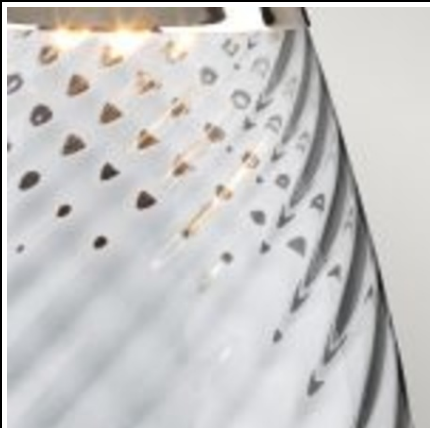

ELSTEAD-LIGHTING VEIOZA LENA 2 LIGHT LARGE SMOKE TABLE LAMP

The elegant flowing twist of Lena's mouth blown glass creates a striking visual with the Polished Nickel metalwork. It is combined with Elstead's "Dual-Lit" system, a 4-way switch to light both the shade and the base (GU10 supplied in the base). The shades are made in the UK with satin smooth fabric and matt silver laminate lining. Weight 3.85 kg
Dimensions 49 x 49 x 73 cm

Fitting Height: 740mm

Country of Origin: Portugal (glass) UK shade and assembly

Diameter: 460mm

Finish: Smoke-tinted Glass / Slate Shade

Number of lamps: 1

Maximum Wattage: 60W

Socket: E27

LED Lamp Included: GU10 LED

Voltage: 220-240v 50hz

Energy Rating: A - E

Build Materials: Glass, Smooth Satin, Metal

Brand: Elstead Lighting

Family: Lena

Interior/Exterior: Interior

Product Type: Table Lamp

Overall Height With Shade: 740mm

Base Height: 440mm

Base Diameter: 247mm

Shade Height: 265mm

Shade Width/Diameter: 460mm

Shade Top Width: 380mm

Shade Bottom Width: 460mm

Shade Colour: Slate

Number of Lamps 2: 1