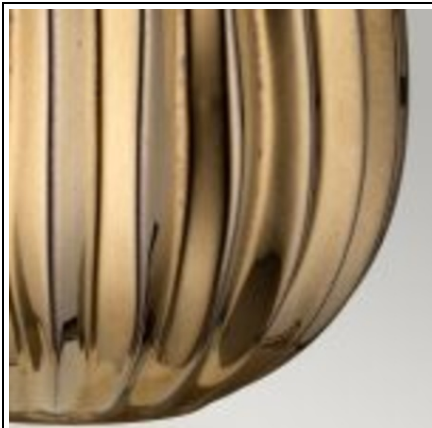

#### **ELSTEAD-LIGHTING VEIOZA NEWHAM 1 LIGHT SMALL TABLE LAMP**

This Bronze coloured, sculpted ceramic is complemented with a Pearl textured satin shade that has a White PVC lining. The Newham easily finds a home in most interiors, working well with natural and contemporary styles. Weight 3.85 kg

Dimensions 385x38.5x51 cm

Fitting Height: 550mm

Country of Origin: Portugal ( ceramic ) UK shade and assembly

Diameter: 300mm

Finish: Bronze Ceramic / Pearl shade

Number of lamps: 1

Maximum Wattage: 60W

Socket: E27

Lamp Included: No

Voltage: 220-240v 50hz

Energy Rating: A - E

Build Materials: Ceramic

Brand: Elstead Lighting

Family: Newham

Interior/Exterior: Interior

Product Type: Table Lamp