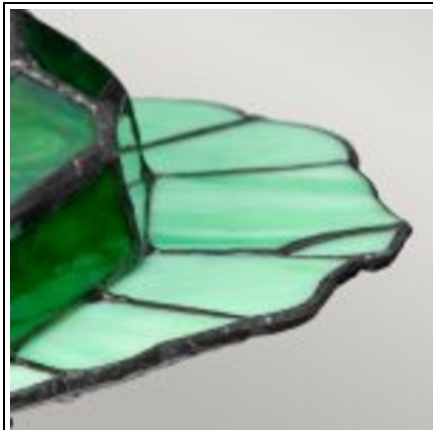

ELSTEAD-LIGHTING VEIOZA TIFFANY ANIMAL LAMPS FROG TIFFANY LAMP

Create a point of intrigue in your home with these eye catching accent lamps. Brighten an entryway or bedroom with these charming handcrafted animals which also makes great conversation pieces. Each one has Tiffany style glass panels individually arranged and bases with an Architectural Bronze finish. This lamp is supplied with 1 x 3W 12V G9. For a replacement, please order LP-LED3W-G9-12V. Fitting Height: 132mm