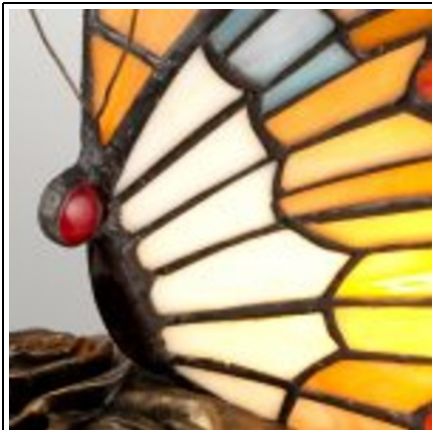

ELSTEAD-LIGHTING VEOZA TIFFANY ANIMAL LAMPS BUTTERFLY TIFFANY LAMP

Create a point of intrigue in your home with these eye catching accent lamps. Brighten an entryway or bedroom with these charming handcrafted animals which also makes great conversation pieces. Each one has Tiffany style glass panels individually arranged and bases with an Architectural Bronze finish. This lamp is supplied with 1 x 3W 12V G9. For a replacement, please order LP-LED3W-G9-12V. Fitting Height: 230mm