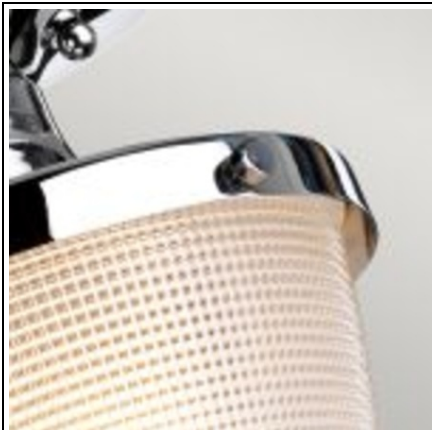

**ELSTEAD-LIGHTING CORP DE ILUMINAT DECORATIV PENTRU  
EXTERIOR, DUBLIN 1 LIGHT SEMI-FLUSH MOUNT 4€" POLISHED  
CHROME**

The Dublin bathroom collection features detailed pressed glass shades with a textured look complemented by a Polished Chrome or Painted Natural Brass effect, creating a sophisticated fitting suitable for any home. Fitting Height: 205mm

Product Style: Bathroom

Diameter: 182mm

Finish: Polished Chrome

IP Rating: IP44

Number of lamps: 1

Maximum Wattage: 60W

Socket: E27

Lamp Included: No

Detalii online: <https://www.materialelectrice.ro/corp-de-iluminat-decorativ-pentru-exterior-dublin-1-light-semi-flush-mount-polished-chrome-298613>