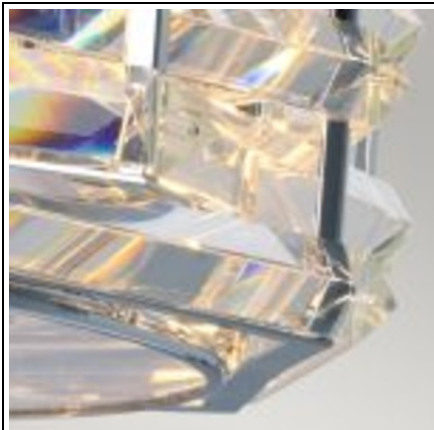

**ELSTEAD-LIGHTING CORP DE ILUMINAT DECORATIV PENTRU
EXTERIOR, SHOAL 4 LIGHT FLUSH MOUNT**

A bold look with a touch of class, the Shoal's multitude of intertwining crystals create an optical illusion, bringing drama and style. With high glamour and organic elegance, the Shoal range emanates drama and luxury from all aspects. Fitting Height: 231mm

Diameter: 481mm
Finish: Polished Nickel
Number of lamps: 4
Maximum Wattage: 60W
Socket: E27
Lamp Included: No
Voltage: 220-240v 50hz
Energy Rating: A - E
Build Materials: Steel, Crystal Glass
Brand: Elstead Lighting
Family: Shoal
Interior/Exterior: Interior
Product Type: Flush Light