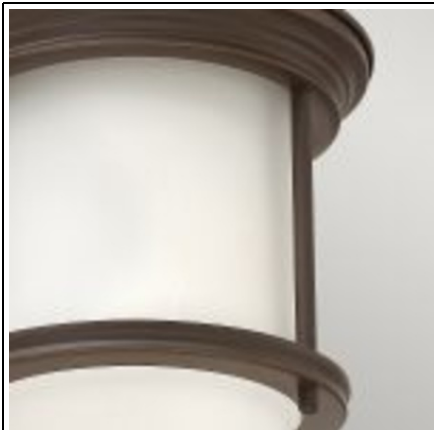

**ELSTEAD-LIGHTING CORP DE ILUMINAT DECORATIV PENTRU
EXTERIOR, HADRIAN 1 LIGHT FLUSH MOUNT Ă€“ OPAL GLASS Ă€“
OIL RUBBED BRONZE**

Hadrian is a retro-styled collection available in four classic finish options: Antique Nickel, Brushed Bronze, Chrome and Oil Rubbed Bronze. The etched opal or clear one piece glass shade features a slim design that will complement a variety of decors. These petite fittings are a great decorative alternative to recessed lighting. Weight 1.7 kg
Dimensions 26 × 26 × 25.5 cm
Fitting Height: 185mm
Product Style: Bathroom
Diameter: 196mm
Finish: Oil Rubbed Bronze with opal glass
Class: Class I
IP Rating: IP44
Number of lamps: 1
Maximum Wattage: 60W
Socket: E27
Lamp Included: No
Voltage: 220-240v 50hz
Energy Rating: A - E
Build Materials: Steel, Etched Opal Glass
Brand: Hinkley
Family: Hadrian
Interior/Exterior: Interior
Product Type: Flush Light Spare Glass/Shade: GS1173
Ceiling Pan Height: 35mm
Ceiling Pan Width/Dia: O196mm
general 2 year guarantee
Pret: 1 162,54 lei (TVA inclus)

Detalii online: <https://www.materialeelectrice.ro/corp-de-iluminat-decorativ-pentru-exterior-hadrian-1-light-flush-mount-opal-glass-oil-rubbed-bronze-298595>