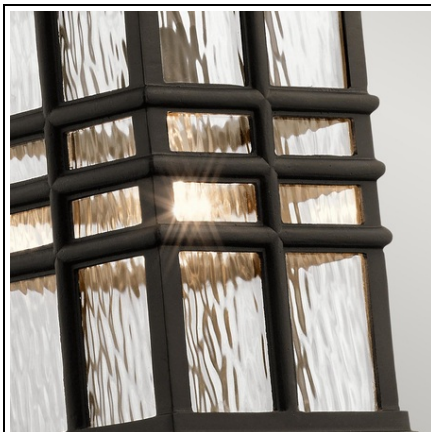

### **ELSTEAD-LIGHTING LAMPA SUSPENDATA BEACON SQUARE 1 LIGHT CHAIN LANTERN**

Inspired by classic craftsman architecture, the Beacon Square outdoor collection features clean lines, creating a transitional and versatile style. Crafted from a composite material, each fixture is designed to withstand harsh outdoor elements, like saltwater spray and UV rays, with a beautiful and long-lasting Olde Bronze or White finish. The clear, hammered glass simulates the look of water, enhancing the overall style, while still letting the light shine through. Fitting Height: 254mm

Projection/Depth: 165mm

Minimum Drop: 377mm

Maximum Drop: 1403mm

Finish: Olde Bronze

IP Rating: IP44

Number of lamps: 1

Maximum Wattage: 40W

Socket: E27

Lamp Included: No

Voltage: 220-240v 50hz

Energy Rating: A - E

Build Materials: Composite, Glass

Brand: Kichler

Family: Beacon Square

Interior/Exterior: Exterior

Product Type: Chain Lantern Chain/Wire/Cord Length: 1000mm