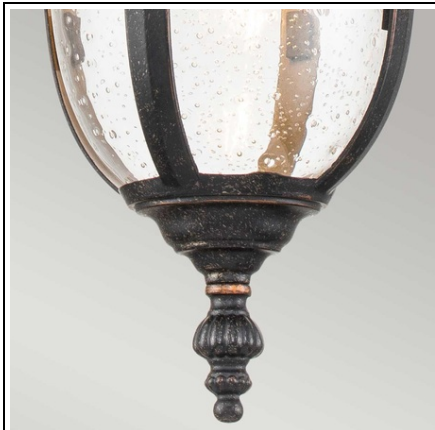

ELSTEAD-LIGHTING LAMPA SUSPENDATA CLEVELAND 1 LIGHT SMALL CHAIN LANTERN

The Cleveland 1Lt Small Chain Lantern, constructed of Aluminium with Clear seeded glass and finished in Weathered Bronze, styled with clean classical lines and an appealing curved glass shade. IP44 rated.Box Dimensions: 28 x 26 x 54cm

Weight: 2.27kg

Family: Cleveland

Brand: Elstead Lighting

Collection: Elstead Lighting

Product Type: Chain Lantern

Interior/Exterior: Exterior

Finish: Weathered Bronze

Fitting Height: 384mm

Diameter: 185mm

Width: 185mm

Minimum Drop: 452mm

Maximum Drop: 1412mm

Build Materials: Aluminium, Clear Seeded Glass

Number of lamps: 1

Maximum Wattage: 60W

Socket: E27