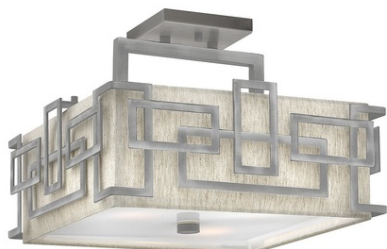

ELSTEAD-LIGHTING PLAFONIERA LANZA 3 LIGHT SEMI FLUSH MOUNT 16" ANTIQUE NICKEL

Lanza makes a chic statement with its strong, rectangular metal work. The geometric detailing is softened with linen shades and acrylic lenses for sophisticated, modern appeal. Lanza is available in Antique Nickel, Brushed Bronze and Oil Rubbed

Bronze. Fitting Height: 267mm

Width: 387mm

Finish: Antique Nickel

Class: Class I

Number of lamps: Three

Maximum Wattage: 100

Socket: E27

Lamp Included: No

Product Type: Semi-Flush Made in England: No

Barcode: 5024005333715

General 2 Year Guarantee

All fittings supplied, both interior and exterior, have a manufacturer's minimum guarantee of 2 years. This means that in normal and fair service, (and without incorrect or inappropriate installation or location), any product sold by Elstead Lighting or its partners should have no fault develop within a minimum of 2 years from purchase. Any fault that is found is covered by guarantee to be repaired or replaced at the suppliers cost, within this period.