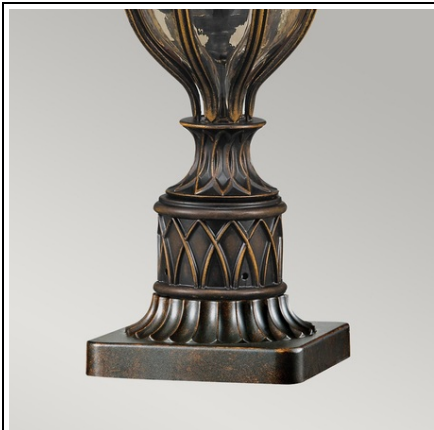

ELSTEAD-LIGHTING PITIC PENTRU EXTERIOR BATON ROUGE 3 LIGHT PEDESTAL LANTERN

Every home can use a little extra curb appeal - that's where this ornate lantern collection comes in. Gold lustre tinted glass and a warm Walnut finish enhance the intricate detailing beautifully. Each piece has a curvaceous form and perfect silhouette so it looks as dazzling in the daytime as it will when lit at night. Weight 3.49 kg
Dimensions 28 × 49 × 49 cm

Fitting Height: 610mm

Diameter: 241mm

Finish: Walnut

Class: Class I

IP Rating: IP44

Number of lamps: Three

Maximum Wattage: 60

Socket: E14

Lamp Included: No

Integrated LED: No

Voltage: 220-240v 50hz

Energy Rating: A - E

Build Materials: Steel, Glass

Brand: Feiss

Family: Baton Rouge

Interior/Exterior: Exterior