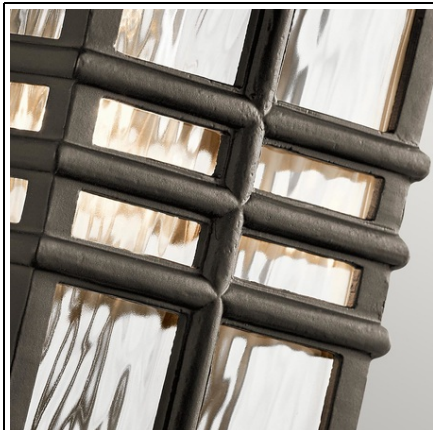

ELSTEAD-LIGHTING APLICA PENTRU EXTERIOR BEACON SQUARE 1 LIGHT WALL LANTERN

Inspired by classic craftsman architecture, the Beacon Square outdoor collection features clean lines, creating a transitional and versatile style. Crafted from a composite material, each fixture is designed to withstand harsh outdoor elements, like saltwater spray and UV rays, with a beautiful and long-lasting Olde Bronze or White finish. The clear, hammered glass simulates the look of water, enhancing the overall style, while still letting the light shine through. Fitting Height: 302mm

Projection/Depth: 190mm

Finish: Olde Bronze

IP Rating: IP44

Number of lamps: 1

Maximum Wattage: 40W

Socket: E27

Lamp Included: No

Voltage: 220-240v 50hz

Energy Rating: A - E

Build Materials: Composite, Glass

Brand: Kichler

Family: Beacon Square

Interior/Exterior: Exterior

Product Type: Wall Lantern

Pret: 871,99 lei (TVA inclus)

Detalii online: <https://www.materialeelectrice.ro/aplica-pentru-exterior-beacon-square-1-light-wall-lantern-298250>