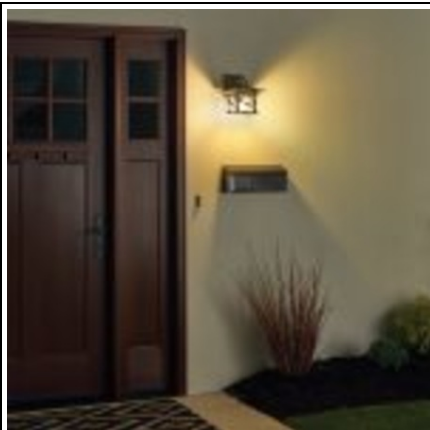

ELSTEAD-LIGHTING APLICA PENTRU EXTERIOR MORRIS 1 LIGHT WALL LANTERN

The incomparable trailing design of this wall lantern from the Morris collection reflects Southwest Mission style. Distressed copper finish along with the inside etched, iridescent -seedy glass will be admired time and again. Weight 2.47 kg