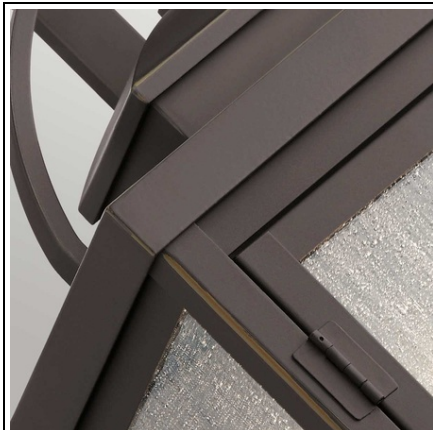

### **ELSTEAD-LIGHTING APLICA PENTRU EXTERIOR CARLSON 2 LIGHT WALL LANTERN**

The Medium Carlson features a classic look with its lantern style in Rubbed Bronze finish and seeded glass. Inspired by the early American style, it has a latch door to enable easy lamp changes. IP44 rated. Family: Carlson

Product Type: Wall Lantern  
Box Dimensions: 28 x 20.5 x 44cm  
Final Weight kg: 2.75kg  
Collection: Elstead Lighting  
Brand: Kichler  
Interior/Exterior: Exterior  
Fitting Height: 372mm  
Diameter: 208mm  
Width: 208mm  
Projection/Depth: 143mm  
Minimum Drop: 500mm  
Maximum Drop: 975mm  
Finish: Rubbed Bronze  
Build Materials: Aluminium, Seeded Glass  
Number of lamps: 2  
Maximum Wattage: 40W  
Socket: E14  
Lamps Included: No  
IP Rating: IP44  
Class: 1 Guarantee: 3 year  
Pret: 1 492,08 lei (TVA inclus)

Detalii online: <https://www.materialeelectrice.ro/aplica-pentru-exterior-carlson-2-light-wall-lantern-298178>