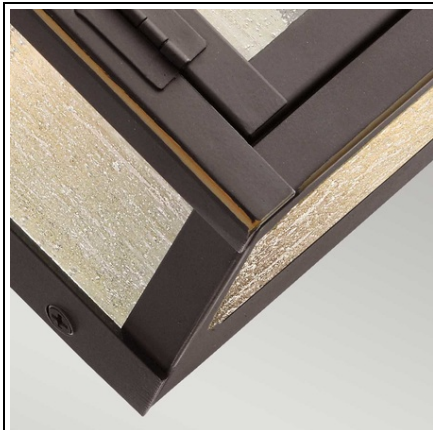

ELSTEAD-LIGHTING APLICA PENTRU EXTERIOR CARLSON 1 LIGHT WALL LANTERN

The Small Carlson features a classic look with its lantern style in Rubbed Bronze finish and seeded glass. Inspired by the early American style, it has a latch door to enable easy lamp changes. IP44 rated. Family: Carlson

Product Type: Wall Lantern
Box Dimensions: 22 x 17 x 34cm
Final Weight kg: 1.71kg
Collection: Elstead Lighting
Brand: Kichler
Interior/Exterior: Exterior
Fitting Height: 279mm
Diameter: 157mm
Width: 157mm
Projection/Depth: 108mm
Minimum Drop: 500mm
Maximum Drop: 975mm
Finish: Rubbed Bronze
Build Materials: Aluminium, Seeded Glass
Number of lamps: 1
Maximum Wattage: 25W
Socket: E27
Lamps Included: No
IP Rating: IP44
Class: 1 Guarantee: 3 year
Pret: 1 104,12 lei (TVA inclus)

Detalii online: <https://www.materialeelectrice.ro/aplica-pentru-exterior-carlson-1-light-wall-lantern-298177>