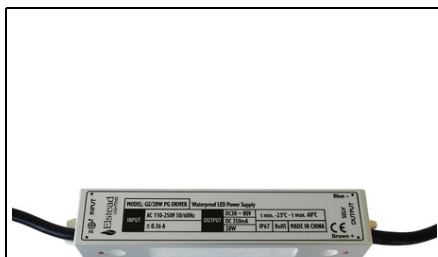

ELSTEAD-LIGHTING GARDEN ZONE 28W DRIVER

Weight 1 kg
Dimensions 4 × 25 × 3 cm
Class: Class I
IP Rating: IP67
Integrated LED: No
Voltage: 12v
Energy Rating: A++ - A
Brand: Garden Zone
Family: Garden Zone
Interior/Exterior: Exterior
Product Style: Landscape Lighting
Product Type: Garden Zone Accessory Made in England: No
Barcode: 5024005349310

PLUG & GO: HOW IT WORKS

Step 1: Choose the areas you want to have lit, then we suggest that you sketch a rough plan view of each area involved.
Step 2: Choose the fittings which will suit the requirements and list them out with the quantity of each where relevant. Be careful to bear in mind the voltage of the fittings chosen. All 220-240V fittings will need mains supply to wherever they are to be installed whereas all plug & go models just need to be connected into the low voltage cable (as shown below).
Step 3: Measure the distance involved for the plug & go models chosen and determine, from the cable set options available which cable set or sets will be needed. Remember, up to 80 metres of cable can be used from 1 LED driver but the wattage loading must not exceed the recommended minimum, maximum (see accessories page 209).
Step 4: Plan where the mains supply will originate from. With the plug & go system you have a choice of placing the LED driver/drivers in an IP rated wall box on an exterior wall. However, depending on how large an area is involved, sometimes more than one mains feed may be needed in different locations. Consultation with an electrician is advisable on this matter.

Important

Plug & go fittings use a unique single pin, 2 pole plug and as such are not compatible with any other product or system. Currently they are not dimmable but they will work when wired via a timer.