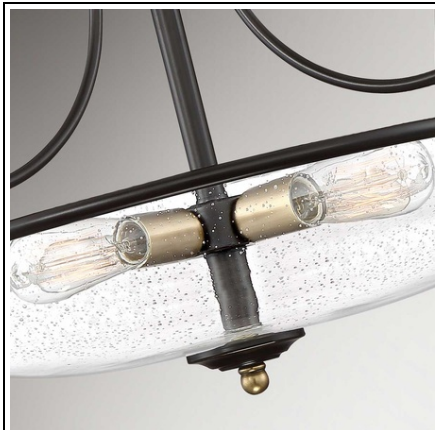

ELSTEAD-LIGHTING PLAFONIERA GRIFFIN 3 LIGHT SEMI-FLUSH MOUNT

This understated style provides a stylish, soft modern look for almost any room. The clear seeded glass shade allows the fixture to show off interesting Edison style lamps. It is held in place by softly curved arms, finished in Palladian Bronze with weathered Brass Accents.

Family: Griffin
Product Type: Semi-flush Mount
Box Dimensions: 56.5 x 56.5 x 27.5cm
Final Weight kg: 5.64kg
Collection: Elstead Lighting
Brand: Quoizel
Interior/Exterior: Interior
Fitting Height: 363mm
Diameter: 528mm
Width: 528mm
Minimum Drop: 500mm
Maximum Drop: 975mm
Finish: Palladian Bronze with Weathered Brass Accents
Build Materials: Steel, Clear Seeded Glass
Number of lamps: 4
Maximum Wattage: 60W
Socket: E27
Lamps Included: No
Class: 1 Guarantee: general 2 year guarantee
Pret: 2 533,73 lei (TVA inclus)

Detalii online: <https://www.materialelectrice.ro/plafoniera-griffin-3-light-semi-flush-mount-298081>