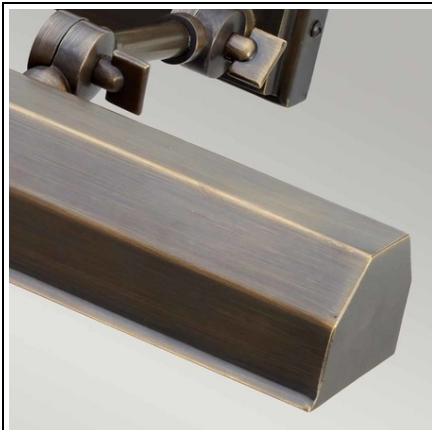

**ELSTEAD-LIGHTING LAMPA PENTRU ILUMINAT TABLOU CHAWTON  
MEDIUM PICTURE LIGHT 46" DARK BRONZE**

Chawton picture lights are designed by Elstead Lighting and have adjustable knuckle joints to allow directional light to make the most of your precious art and family portraits. Available in small, medium and large sizes and five finishes in order to suit a wide variety of rooms. Weight 1.4 kg  
Dimensions 14.5 x 32.5 x 46.5 cm

Fitting Height: 119mm

Width: 402mm

Projection/Depth: 186mm

Finish: Dark Bronze

Class: Class I

Number of lamps: Two

Maximum Wattage: 40

Socket: E14

Product Style: Country Rustic

Product Type: Picture Light Back plate Height: 60mm

Back plate Projection: 20mm

Back plate Width: 168mm

Made in England: No

Barcode: 5024005309116

General 2 Year Guarantee

All fittings supplied, both interior and exterior, have a manufacturer's minimum guarantee of 2 years. This means that in normal and fair service, (and without incorrect or inappropriate installation or location), any product sold by Elstead Lighting or its partners should have no fault develop within a minimum of 2 years from purchase. Any fault that is found is covered by guarantee to be repaired or replaced at the suppliers cost, within this period.