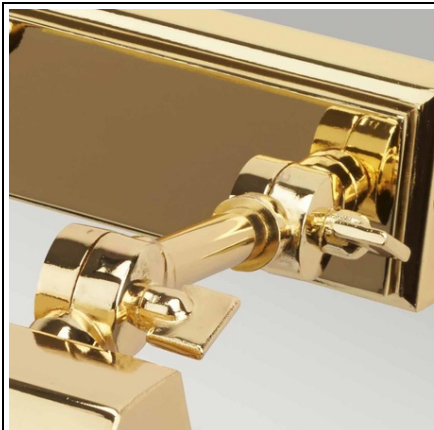

**ELSTEAD-LIGHTING LAMPA PENTRU ILUMINAT TABLOU CHAWTON
SMALL PICTURE LIGHT 4€" POLISHED BRASS**

Chawton picture lights are designed by Elstead Lighting and have adjustable knuckle joints to allow directional light to make the most of your precious art and family portraits. Available in small, medium and large sizes and five finishes in order to suit a wide variety of rooms. Weight 1 kg
Dimensions 14.5 x 26.5 x 32.5 cm

Fitting Height: 119mm

Width: 182mm

Projection/Depth: 186mm

Finish: Polished Brass

Class: Class I

Number of lamps: One

Maximum Wattage: 40

Socket: E14

Product Style: Picture Lights

Product Type: Picture Light Back plate Height: 168mm

Back plate Projection: 20mm

Back plate Width: 60mm

Made in England: No

Barcode: 5024005309710

General 2 Year Guarantee

All fittings supplied, both interior and exterior, have a manufacturer's minimum guarantee of 2 years. This means that in normal and fair service, (and without incorrect or inappropriate installation or location), any product sold by Elstead Lighting or its partners should have no fault develop within a minimum of 2 years from purchase. Any fault that is found is covered by guarantee to be repaired or replaced at the suppliers cost, within this period.