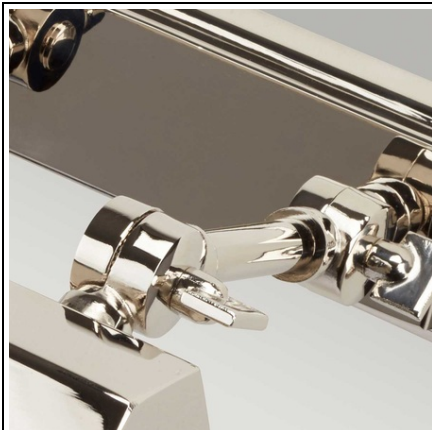

**ELSTEAD-LIGHTING LAMPA PENTRU ILUMINAT TABLOU CHAWTON
SMALL PICTURE LIGHT  €" POLISHED NICKEL**

Chawton picture lights are designed by Elstead Lighting and have adjustable knuckle joints to allow directional light to make the most of your precious art and family portraits. Available in small, medium and large sizes and five finishes in order to suit a wide variety of rooms. Weight 1 kg
Dimensions 14.5 x 26.5 x 32.5 cm

Fitting Height: 119mm

Width: 182mm

Projection/Depth: 186mm

Finish: Polished Nickel

Class: Class I

Number of lamps: One

Maximum Wattage: 40

Socket: E14

Product Style: Picture Lights

Product Type: Picture Light Back plate Height: 168mm

Back plate Projection: 20mm

Back plate Width: 60mm

Made in England: No

Barcode: 5024005309819

General 2 Year Guarantee

All fittings supplied, both interior and exterior, have a manufacturer's minimum guarantee of 2 years. This means that in normal and fair service, (and without incorrect or inappropriate installation or location), any product sold by Elstead Lighting or its partners should have no fault develop within a minimum of 2 years from purchase. Any fault that is found is covered by guarantee to be repaired or replaced at the suppliers cost, within this period.