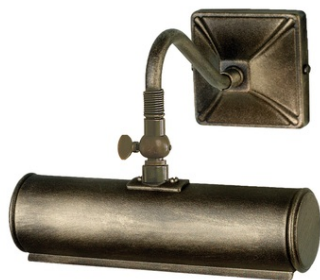

**ELSTEAD-LIGHTING LAMPA PENTRU ILUMINAT TABLOU PICTURE
LIGHT 1 LIGHT SMALL 16" BLACK/GOLD**

A simple range of plain but elegant iron picture lights manufactured by hand. With elements like elegantly detailed back plates and wire bindings Weight 0.74 kg
Dimensions 24 × 32 × 17 cm
Fitting Height: 135mm
Width: 190mm
Projection/Depth: 200mm
Finish: Black/Gold
Class: Class I
Number of lamps: One
Maximum Wattage: 40
Socket: E14
Lamp Included: No
Integrated LED: No
Voltage: 220-240v 50hz
Energy Rating: A - E
Build Materials: Iron
Brand: Elstead Lighting
Family: Picture Light
Interior/Exterior: Interior
Product Style: Country Rustic
Product Type: Picture Light Back plate Height: 80mm
Back plate Projection: 35.5mm
Back plate Width: 80mm
Made in England: Yes
Barcode: 5024005297208
General 2 Year Guarantee
All fittings supplied, both interior and exterior, have a manufacturer's minimum guarantee of 2 years. This means that in normal and fair service, (and without incorrect or inappropriate installation or location), any product sold by Elstead Lighting or its partners should have no fault develop within a minimum of 2 years from purchase. Any fault that is found is covered by guarantee to be repaired or replaced at the suppliers cost, within this period.
ALL Elstead warranties/guarantees do not cover out of pocket expenses or consequential costs.
Pret: 775,32 lei (TVA inclus)

Detalii online: <https://www.materialelectrice.ro/lampa-pentru-iluminat-tablou-picture-light-1-light-small-black-gold-297991>