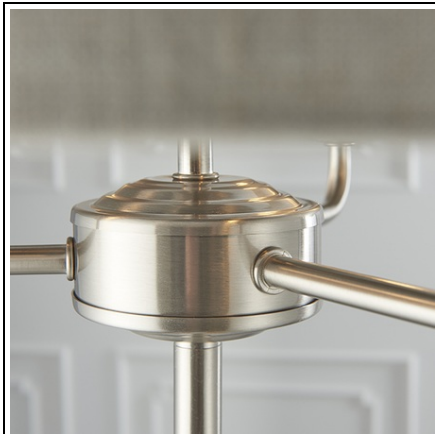

### **ENDON LIGHTING LAMPADAR PODEA HIGHCLERE FLOOR**

The Highclere floorlamp is a sophisticated mix of natural linen fabric with a reflective brushed metallic inner and brushed chrome metalwork. This statement floor lamp is the perfect timeless addition to modern and classic homes of today.

Classic modern design styling

Brushed chrome plated finish

Natural 100% linen fabric shade lined with brushed metallic inner

In-line on/off foot switch with 2 metres black flex

Perfect for use with E14 LED lamps 3 x 40W E14 candle (bulb not included)