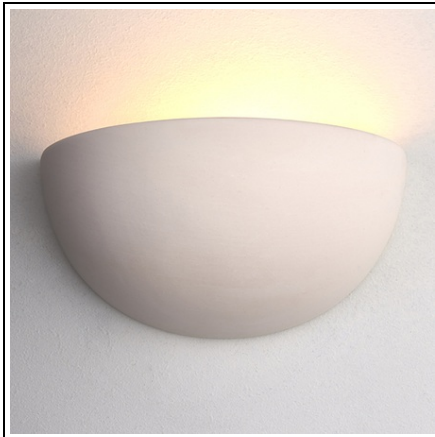

ENDON LIGHTING CORP DE ILUMINAT TIP APLICA PRIDE WALL

A ceramic half moon wall light perfect for walls where uplighting is required. Its unglazed finish means it can be painted to match the wall colour. suitable for use with LED lamps and dimmable
Compatible with LED lamps
Dimmable
Unglazed ceramic
Constructed from earthenware 60W E27 GLS (bulb not included)
Proj: 130mm H: 135mm W: 265mm
Class 2
2YR Warranty
Weight: 0.8 Kg
Pret: 291,32 lei (TVA inclus)

Detalii online: <https://www.materialeelectrice.ro/corp-de-iluminat-tip-aplica-pride-wall-297449>