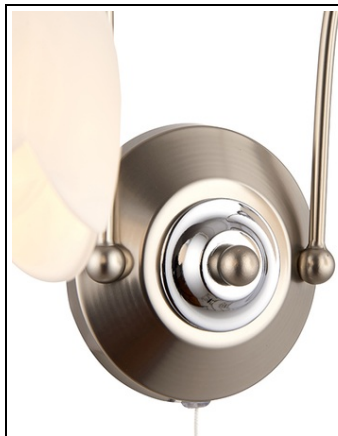

ENDON LIGHTING CORP DE ILUMINAT TIP APLICA PETAL 2LT WALL

The Petal twin wall light is one item within a wider range with a chrome and satin chrome effect and matt opal glass finish. This fitting has a pull cord switch, is dimmable and suitable for use with LED lamps. Antique brass finish also available

Compatible with LED lamps

Dimmable

Supplied with pull cord switch

Satin chrome plate & matt opal glass

Constructed from steel & glass 2 x 40W E14 golf (bulb not included)

Proj: 200mm H: 210mm W: 330mm

Class 1