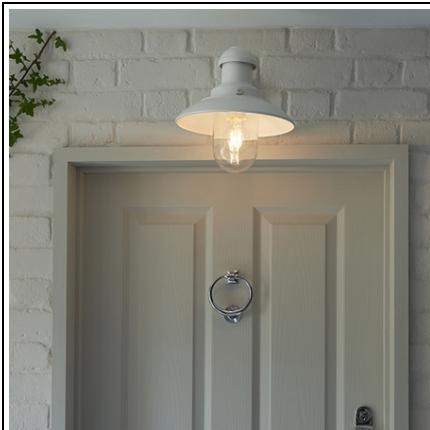

#### **ENDON LIGHTING CORP DE ILUMINAT TIP APLICA HEREFORD WALL**

Modern classic exterior wall light with gloss stone finished metal work and straight arm. Clear glass shade perfect for use with E27 LED filament lamps. IP44 rated safe for exterior use.

Modern classic exterior wall light

Gloss stone painted finished metalwork

Clear glass shade

Corrosive resistant aluminium construction

Perfect for use with E27 LED filament lamps

IP44 rated for safe exterior use 10W LED E27 (bulb not included)