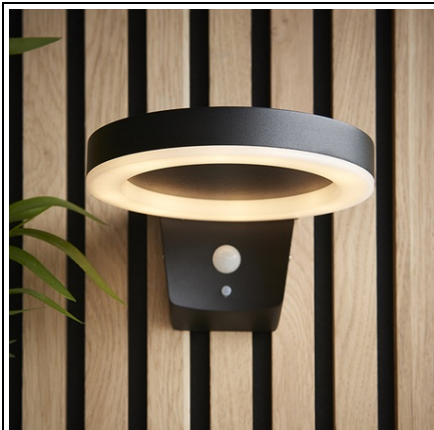

### **ENDON LIGHTING CORP DE ILUMINAT TIP APLICA EBRO WALL PHOTOCELL & PIR**

Environmentally friendly and completely free to run light your garden with these modern solar powered wall light. With a PIR sensor and 110' detection angle, 8m maximum range to the light the way. Motion function can be switched on or off via a push switch.

Three intelligent modes to choose from:

MODE ONE (CONSTANT) Automatically illuminates at dusk with low light.

MODE TWO (BOOST) Automatically illuminates at dusk with low light and gets brighter when motion is detected.

Modern solar powered wall

Textured black with white pc diffuser

On/off push switch activates non-motion and motion

110° detection angle, 8m maximum range, 30lm, 120lm, 290lm with a 25 second timer function

5.8w integrated LED - 290 lumens

3000k warm white

Corrosive resistant aluminium construction

IP44 rated for safe outdoor use Complete with integrated control gear

5.88W LED (SMD 3528) Warm White (Included)