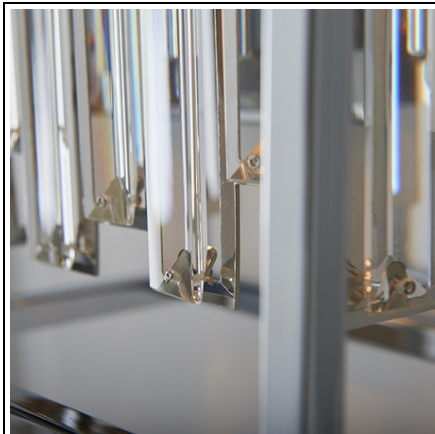

### **ENDON LIGHTING CORP DE ILUMINAT TIP APLICĂ ACADIA WALL**

A striking mix of modern and classic styling, high quality bevelled glass crystals are effortlessly framed within modern polished chrome metalwork, the perfect touch of opulent style and on-trend design.

Decorative wall light with clear crystal details

Chrome plated finish

Perfect for use with E14 LED lamps 40W E14 candle (bulb not included)

Proj: 150mm H: 300mm W: 230mm

Class 1

2YR Warranty

Weight: 2.3 Kg

Pret: 1 329,68 lei (TVA inclus)

Detalii online: <https://www.materialelectrice.ro/corp-de-iluminat-tip-aplică-acadia-wall-297331>