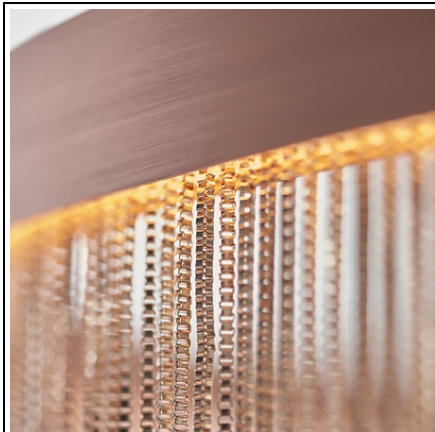

ENDON LIGHTING CORP DE ILUMINAT SUSPENDAT ZELMA PENDANT

A beautiful pendant light finished in a brushed copper effect plate. Delicate copper effect chains hang from a LED ring of light at differing lengths for a stunning shimmering effect.

Stunning waterfall of fine chains

Brushed copper finish with copper effect chains

Diffused light effect

Height adjustable 1.5 metre clear flex

25w integrated LED - 465 lumens

2800k warm white Complete with LED driver

25W LED module (SMD 2835) Warm White (Included)

K: 2800 Lm: 465 Lm/W: 19

H: 500-1700mm Dia: 450mm

Class 2

Pret: 2 580,74 lei (TVA inclus)

Detalii online: <https://www.materialeelectrice.ro/corp-de-iluminat-suspendat-zelma-pendant-297189>