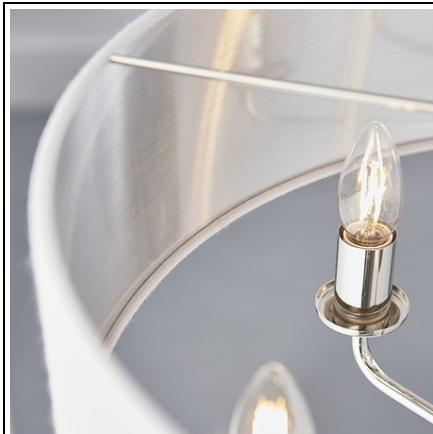

ENDON LIGHTING CORP DE ILUMINAT SUSPENDAT HIGHCLERE 6LT PENDANT

The Highclere pendant is a sophisticated combination of silver linen mix fabric with reflective metallic inner and bright nickel metalwork. This statement light is the perfect timeless addition to modern and classic homes of today.

Classic modern design styling

Bright nickel plated finish

Silver linen mix fabric shade lined with reflective metallic inner

Height adjustable 1 metre bright nickel chain and clear flex

Perfect for use with E14 LED lamps 6 x 40W E14 candle (bulb not included)

H: 350-1200mm Sh H: 150mm Sh Dia: 550mm

Class 1

2YR Warranty

Weight: 2.2 Kg

Pret: 1 041,92 lei (TVA inclus)

Detalii online: <https://www.materialelectrice.ro/corp-de-iluminat-suspendat-highclere-6lt-pendant-297054>