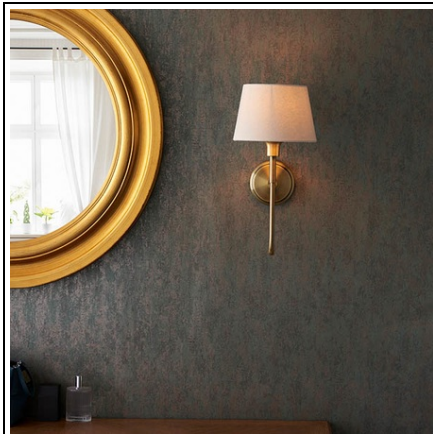

ENDON LIGHTING ROUEN WALL FITTING

A new take on a timeless classic, elegant and on trend antique brass plate wall fitting.
Timeless classic design
Antique brass metalwork
Dimmable
Tailor the design by selecting from our range of fabric shades
Suitable for 8 inch & 10 inch dia shades
Perfect for use with E27 LED filament lamps 10W LED E27 (bulb not included)
Proj: 225mm H: 330mm W: 120mm
Class 1
2YR Warranty
Weight: 0.5 Kg
Pret: 418,51 lei (TVA inclus)