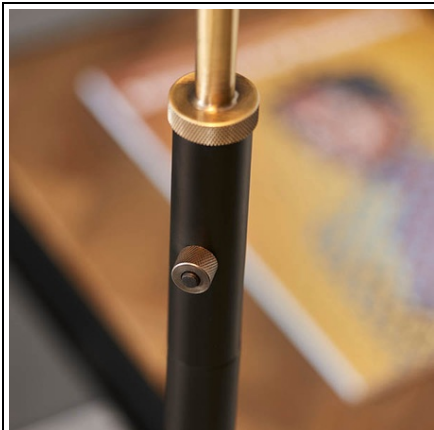

ENDON LIGHTING FRANKLIN TASK FLOOR

An authentic 'resto' style adjustable floor light, finished in antique brass & antique brass plated details. Featuring an adjustable head with easy reach on/off push switch and 2m black fabric flex, pair this floor light with filament LED lamps for that perfect industrial style. The perfect addition for today's stylish homes to create that on trend bar, bistro look.

Modern industrial style

Antique brass plated rolled edge metal shade and top stem

Matt black painted base and bottom stem

Adjustable head

Easy reach on/off push switch

2 metre black fabric flex

Twin with E27 LED filament lamps to complete the look 10W LED E27 (bulb not included)