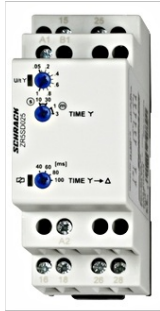

SCHRACK RELEU DE TIMP PENTRU PORNIRI MOTOR STEA TRIUNGHI UB-12-240VAC

Releu de timp pentru porniri motor Stea triunghi
 Montare pe sina omega
 Bobina inteligenta lucreaza in orice tensiune inclusa intr 12-240 V curent continuu sau
 alternativ
 2 contacte comutatoare
 Frecventa 48-63Hz
 Conexiuni

Dimensiuni

Functionare

1. Functions

S Star-delta start up

2. Time ranges

Start-up time

Time range	Adjustment range	
10s	500 ms	10 s
30s	1500 ms	30 s
1 min	3 s	1 min
3 min	9 s	3 min

Transit time (fixed)

40 ms
60 ms
80 ms
100 ms

3. Indicators

Green LED U/t ON:	indication of supply voltage delta-contactor in on-position (terminals 25-28)
Green LED U/t flashes:	indication of time period star time
Yellow LED R ON/OFF:	indication of star contactor (terminals 15-18)