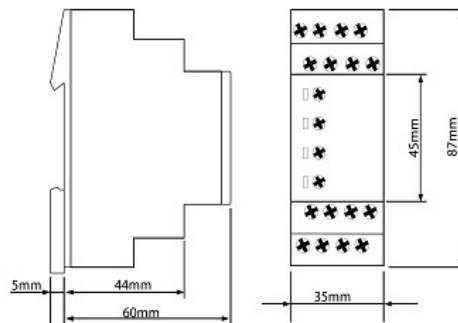

Dimensiuni

Functionare

1. Functions

S Star-delta start up

2. Time ranges

Start-up time

Time range	Adjustment range	
10s	500 ms	10 s
30s	1500 ms	30 s
1 min	3 s	1 min
3 min	9 s	3 min

Transit time (fixed)

40 ms
60 ms
80 ms
100 ms

3. Indicators

Green LED U/t ON:	indication of supply voltage delta-contactor in on-position (terminals 25-28)
Green LED U/t flashes:	indication of time period star time
Yellow LED R ON/OFF:	indication of star contactor (terminals 15-18)