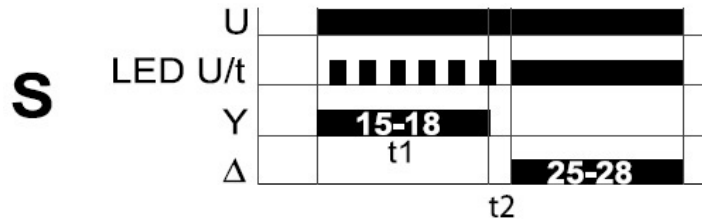

Furnizor: **Sc Trivolt Distribution SRL**
Reg. com.: J23/3300/2016
CIF: RO36421140
Adresa: Strada Apusului nr 3 (primul
sens giratoriu Tehodor Pallady-
Autostrada Soarelui), Catelu, Ilfov
Banca: BRD
IBAN: RO34BRDE441SV13182234410

SCHRACK RELEU DE TIMP PENTRU PORNIRI MOTOR STEA TRIUNGHI UB-12-240VAC

Releu de timp pentru porniri motor Stea triunghi
Montare pe sina omega
Bobina inteligenta lucreaza in orice tensiune inclusa intr 12-240 V curent continuu sau
alternativ
2 contacte comutatoare
Frecventa 48-63Hz
Conexiuni

Dimensiuni