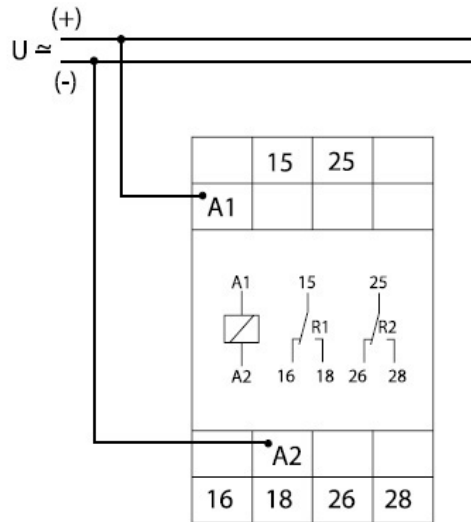

SCHRACK RELEU DE TIMP PENTRU PORNIRI MOTOR STEA TRIUNGHI UB-12-240VAC

Releu de timp pentru porniri motor Stea triunghi
 Montare pe sina omega
 Bobina inteligenta lucreaza in orice tensiune inclusa intr 12-240 V curent continuu sau
 alternativ
 2 contacte comutatoare
 Frecventa 48-63Hz
 Conexiuni

Dimensiuni

Functionare

1. Functions

S Star-delta start up

2. Time ranges

Start-up time

Time range	Adjustment range	
10s	500 ms	10 s
30s	1500 ms	30 s
1 min	3 s	1 min
3 min	9 s	3 min

Transit time (fixed)

40 ms
60 ms
80 ms
100 ms

3. Indicators

Green LED U/t ON:	indication of supply voltage delta-contactor in on-position (terminals 25-28)
Green LED U/t flashes:	indication of time period star time
Yellow LED R ON/OFF:	indication of star contactor (terminals 15-18)