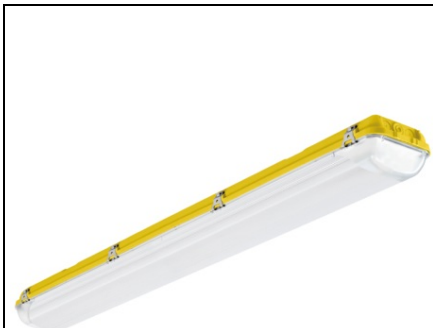

### **ZALUX LAMPA ETANSA PENTRU MEDII EX IP120ACQUEX LED-M 1500 ETDD PC INOX**

Simply, safe and reliable for explosive atmospheres in Zone 2, 22  
Safe installation thanks to its internal diffuser which avoids direct contact with the LED module.

Outstanding impact resistance IK10.

Up to 150lm/W with DALI and emergency kit versions to cover more needs with a single luminaire

Quick, easy and safe mounting on ceiling on wall.

Downloads

Zone 2, 22

Ex II 3G nA IIC T6 Gc

Ex II 3D Ex tc IIIC T85 Dc IP66

Features

Mechanical

Housing Compressed fibreglass reinforced polyester (GRP), yellow RAL 1003

Diffuser Injected polycarbonate with UV protection, transparent finish

Gasket Polyurethane

Cable entry ATEX cable gland

Closing clips Stainless steel

Fixing clips Stainless steel

Operational Data

Light colour 4,000 K

CRI >80

Luminous flux 5,800 lm

Power 40 W