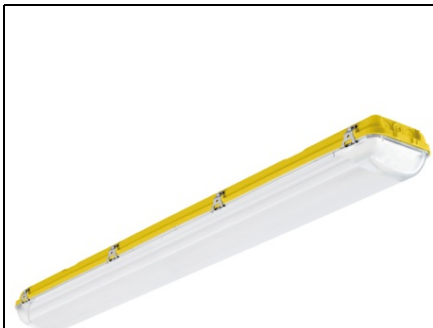

ZALUX LAMPA ETANSA PENTRU MEDII EX IP118ACQUEX LED-M 1500 ET EB3 PC INOX

Simply, safe and reliable for explosive atmospheres in Zone 2, 22
Safe installation thanks to its internal diffuser which avoids direct contact with the LED module.

Outstanding impact resistance IK10.

Up to 150lm/W with DALI and emergency kit versions to cover more needs with a single luminaire

Quick, easy and safe mounting on ceiling on wall.

Downloads

Zone 2, 22

Ex II 3G nA IIC T6 Gc

Ex II 3D Ex tc IIIC T85 Dc IP66

Features

Mechanical

Housing Compressed fibreglass reinforced polyester (GRP), yellow RAL 1003

Diffuser Injected polycarbonate with UV protection, transparent finish

Gasket Polyurethane

Cable entry ATEX cable gland

Closing clips Stainless steel

Fixing clips Stainless steel

Operational Data

Light colour 4,000 K

CRI >80

Luminous flux 5,800 lm

Power 40 W