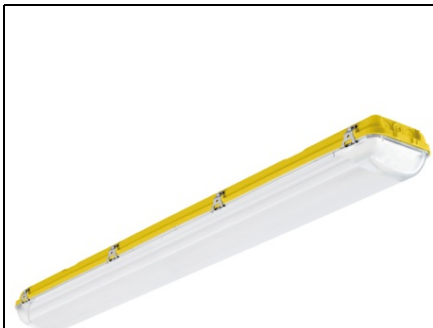

ZALUX LAMPA ETANSA PENTRU MEDII EX IP115ACQUEX LED-M 1200 ET EB3 PC INOX

Simply, safe and reliable for explosive atmospheres in Zone 2, 22
Safe installation thanks to its internal diffuser which avoids direct contact with the LED module.

Outstanding impact resistance IK10.

Up to 150lm/W with DALI and emergency kit versions to cover more needs with a single luminaire

Quick, easy and safe mounting on ceiling on wall.

Downloads

Zone 2, 22

Ex II 3G nA IIC T6 Gc

Ex II 3D Ex tc IIIC T85 Dc IP66

Features

Mechanical

Housing Compressed fibreglass reinforced polyester (GRP), yellow RAL 1003

Diffuser Injected polycarbonate with UV protection, transparent finish

Gasket Polyurethane

Cable entry ATEX cable gland

Closing clips Stainless steel

Fixing clips Stainless steel

Operational Data

Light colour 4,000 K

CRI >80

Luminous flux 4,800 lm

Power 32 W