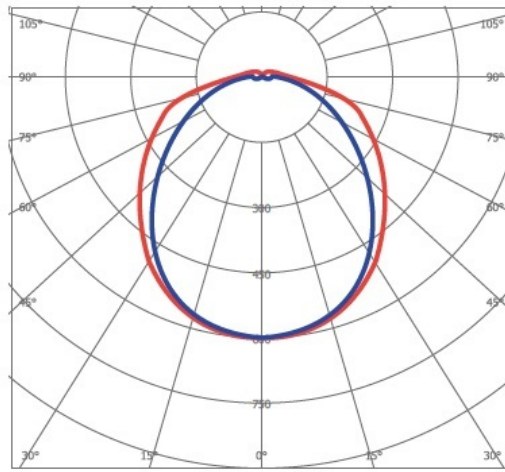

PHOTOMETRY

Pret: 1 889,81 lei (TVA inclus)

Detalii online: <https://www.materialelectrice.ro/atm-lighting-exl-210-led-20-4w>