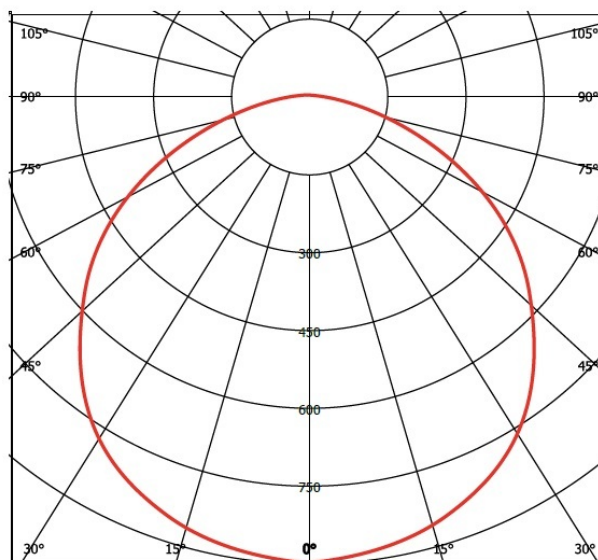

Dimensiuni:

TYPE	L	L1	B	H
0403.24 LED	350	318	210	125

Distributie luminoasa:

PHOTOMETRY

Accesorii:
 Modul EX LED (0403.24 LED 10-110); garnitura (0403.24 LED 10-120); dispersor (0403.24 LED 10-130)

Pret: 4 189,51 lei (TVA inclus)