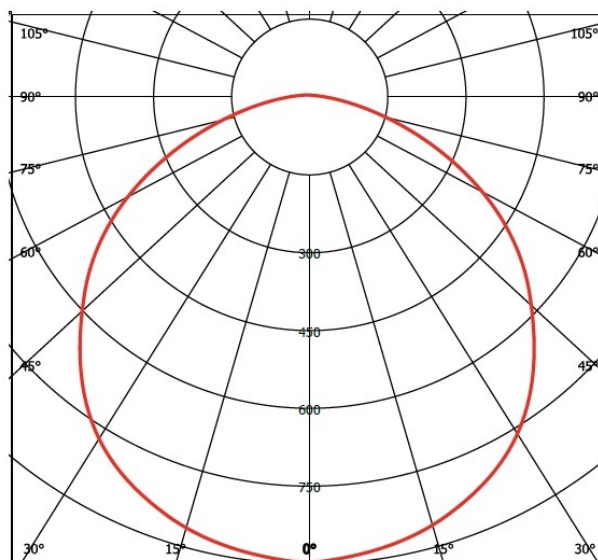

PHOTOMETRY

Accesorii:
Modul EX LED (0403.24 LED 10-110); garnitura (0403.24 LED 10-120); dispersor (0403.24 LED 10-130)

Pret: 4 194,40 lei (TVA inclus)

Detalii online: <https://www.materialeelectrice.ro/atm-lighting-0403-24-led-20w-g-26708>