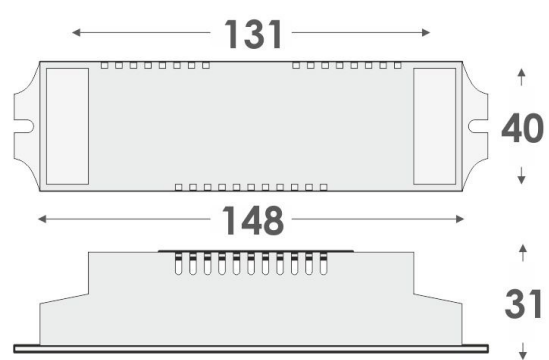

Connection diagram between a GR-4/UN and an electronic ballast for 2 lamps

Connection diagram between a GR-4/UN and a conventional ballast for 1 lamp

Connection diagram between a GR-4/UN and a conventional ballast for 2 lamps

Connection diagram of a GR-4/UN in emergency operation only.

Dispozitivul este prevazut cu buton test pentru verificare functionarii cand este alimentata reteaua electrica, si de asemenea, cu led care confirma incarcarea.
 Tensiune alimentare 220-240V AC / 50-60 Hz
 Consum curent la incarcare 260mA
 Timp de incarcare 24 ore
 Grad de protectie IP20
 Dimensiuni 131x40x31mm