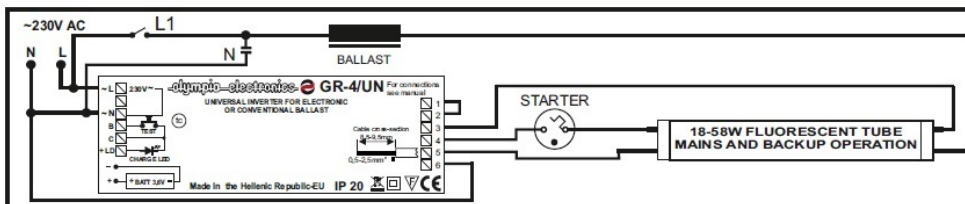

Instalarea este foarte simpla si se face in conformitate cu schema de mai jos in func ie de tipul de balast folosit.

Acest dispozitiv a fost testat cu surse fluorescente OSRAM, PHILLIPS, SYLVANIA, etc

Connection diagram between a GR-4/UN and an electronic ballast for 1 lamp

Connection diagram between a GR-4/UN and an electronic ballast for 2 lamps

Connection diagram between a GR-4/UN and a conventional ballast for 1 lamp

Connection diagram between a GR-4/UN and a conventional ballast for 2 lamps

Connection diagram of a GR-4/UN in emergency operation only.

Dispozitivul este prevazut cu buton test pentru verificare functionarii cand este alimentata reteaua electrica, si de asemenea, cu led care confirma incarcarea.
 Tensiune alimentare 220-240V AC / 50-60 Hz
 Consum curent la incarcare 260mA
 Timp de incarcare 24 ore
 Grad de protectie IP20
 Dimensiuni 131x40x31mm