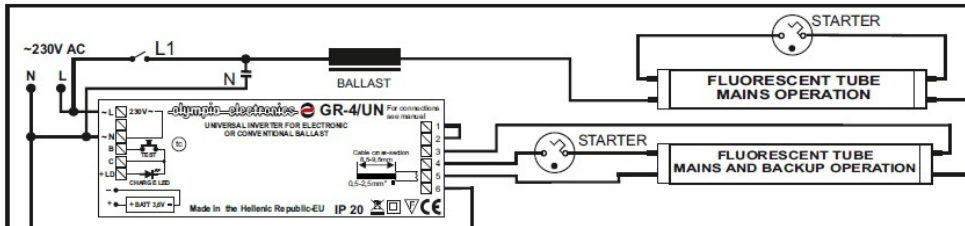

Instalarea este foarte simpla si se face in conformitate cu schema de mai jos in func ie de tipul de balast folosit.

Acest dispozitiv a fost testat cu surse fluorescente OSRAM, PHILLIPS, SYLVANIA, etc

Connection diagram between a GR-4/UN and an electronic ballast for 1 lamp

Connection diagram between a GR-4/UN and an electronic ballast for 2 lamps

Connection diagram between a GR-4/UN and a conventional ballast for 1 lamp

Connection diagram between a GR-4/UN and a conventional ballast for 2 lamps

Connection diagram of a GR-4/UN in emergency operation only.

Dispozitivul este prevazut cu buton test pentru verificare functionarii cand este alimentata reteaua electrica, si de asemenea, cu led care confirma incarcarea.
 Tensiune alimentare 220-240V AC / 50-60 Hz
 Consum curent la incarcare 260mA
 Timp de incarcare 24 ore
 Grad de protectie IP20
 Dimensiuni 131x40x31mm