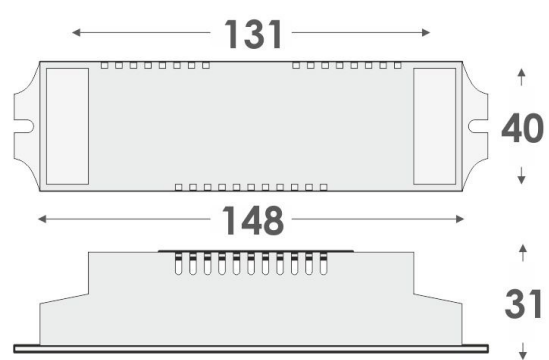

Connection diagram between a GR-4/UN and an electronic ballast for 2 lamps

Connection diagram between a GR-4/UN and a conventional ballast for 1 lamp

Connection diagram between a GR-4/UN and a conventional ballast for 2 lamps

Connection diagram of a GR-4/UN in emergency operation only.

Dispozitivul este prevazut cu buton test pentru verificare functionarii cand este alimentata reteaua electrica, si de asemenea, cu led care confirma incarcarea.
 Tensiune alimentatare 220-240V AC / 50-60 Hz
 Consum curent la incarcare 260mA
 Timp de incarcare 24 ore
 Grad de protectie IP20
 Dimensiuni 131x40x31mm