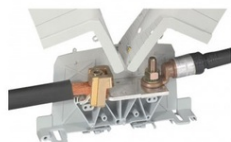

LEGRAND POWER CLEMA SIR VIKING 3 - CABLE-CABLE LUG - PITCH

55

Caracteristici tehnice

Insulated aluminium/copper Putere terminal blocks
For aluminium/copper cables, copper bars or cable lugs
Direct connection of cable
Insulation and protection against direct contact without additional accessories (built-in dividers and covers)
Pre-cut removable covers for adjustment to the various connection modes
Fixed using metal clip for rails 15 mm depth and EN 60715 15 mm depth, or on plate with screws
Permits the use of Cab 3, Duplix markers
Test via test plug closed covers
Blocks with identical pitch can be joined using a threaded rod
Shunting possible with Cat.Nos 0 394 46/47
Cable - cable lug
Rigid or flexible cable : Al/Cu 70 to 300 mm²
Rigid or flexible cable : Al/Cu 300 mm²
Pitch : 55 mm

Caracteristici generale

Viking™ 3 Putere terminal blocks
Bridging the gap between the enclosure and external cables
Pret: 371,28 lei (TVA inclus)

Detalii online: <https://www.materialelectrice.ro/power-clema-sir-viking-3-cable-cable-lug-pitch-55-232201>